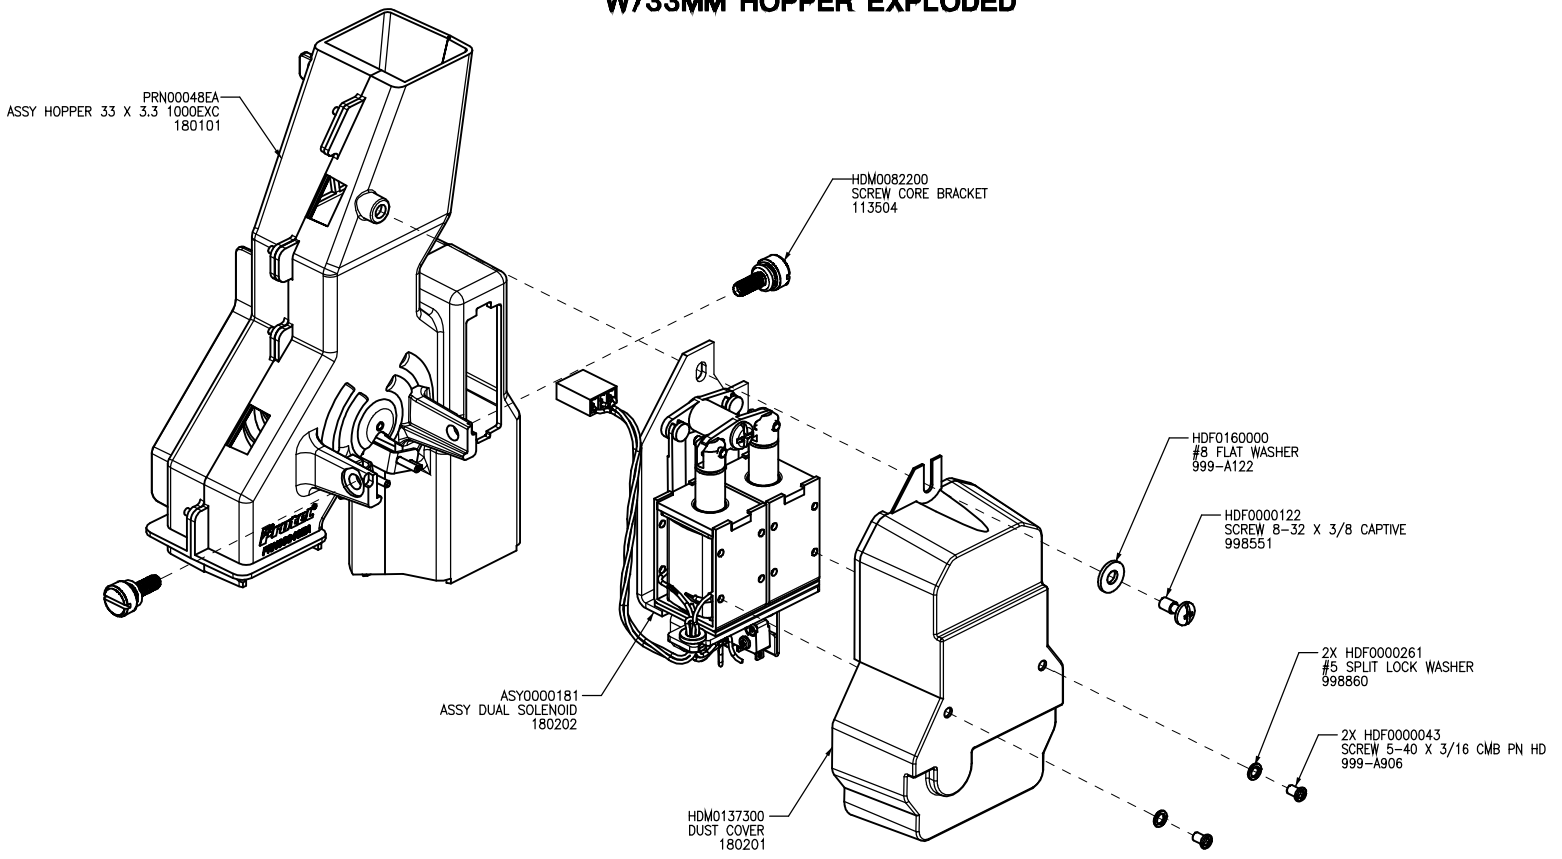

ASYRLY0011 - ASSEMBLY DUAL SOLENOID RELAY W/33MM HOPPER EXPLODED

ASYRLY0011
ASSY DUAL SOL RELAY W/33MM HPR
PARTS IDENTIFICATION DRAWING