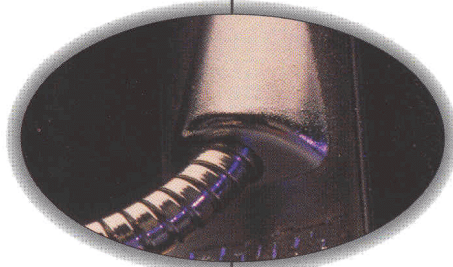

Innovation + Durability = Reliability

Ascension™

P A Y P H O N E S

Protel®
Innovation is our business